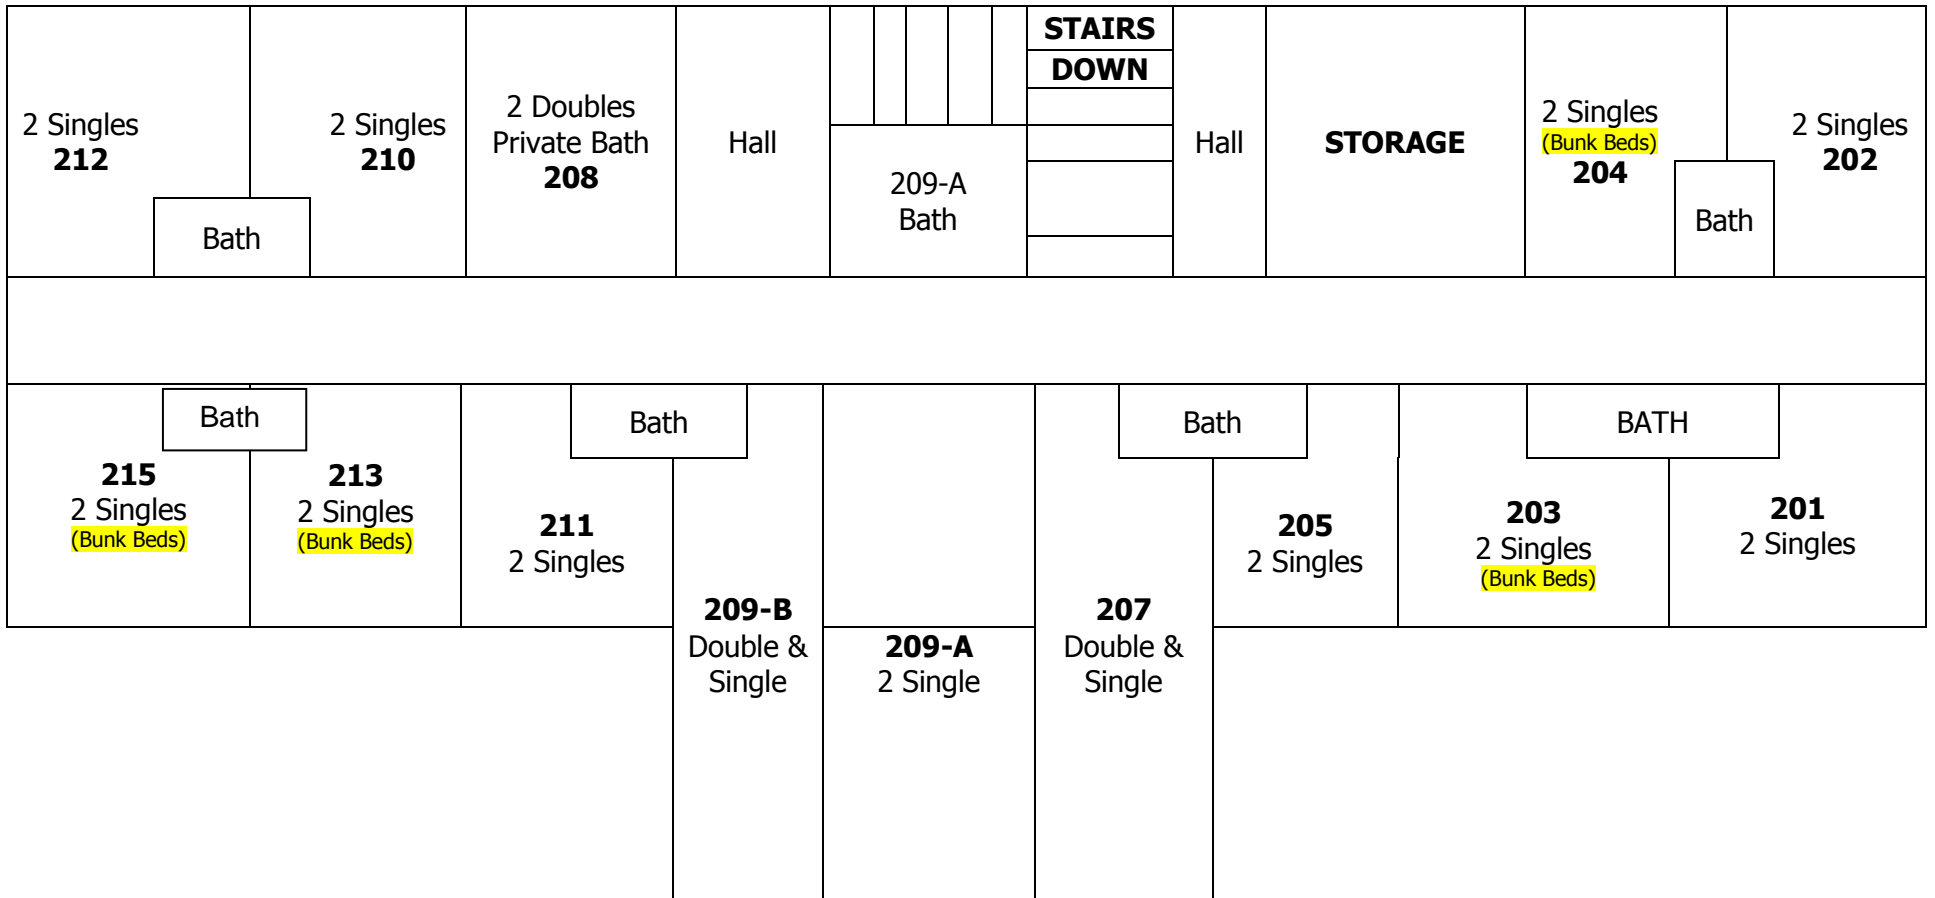

The Winsborough

First Floor

Six (6) Guest Rooms
 Ten (10) Beds
 Fifteen (15) Person Capacity
 (Two (2) per Double Bed)

The Winsborough

Second Floor

Fourteen (14) Guest Rooms
 Twenty-eight (28) Beds
 Thirty-One (31) Person Capacity
 (Two (2) per Double Bed)

The Winsborough

Third Floor

Eleven (11) Guest Rooms
 Twelve (12) Beds
 Fifteen (15) Person Capacity
 (Two (2) per Double Bed)