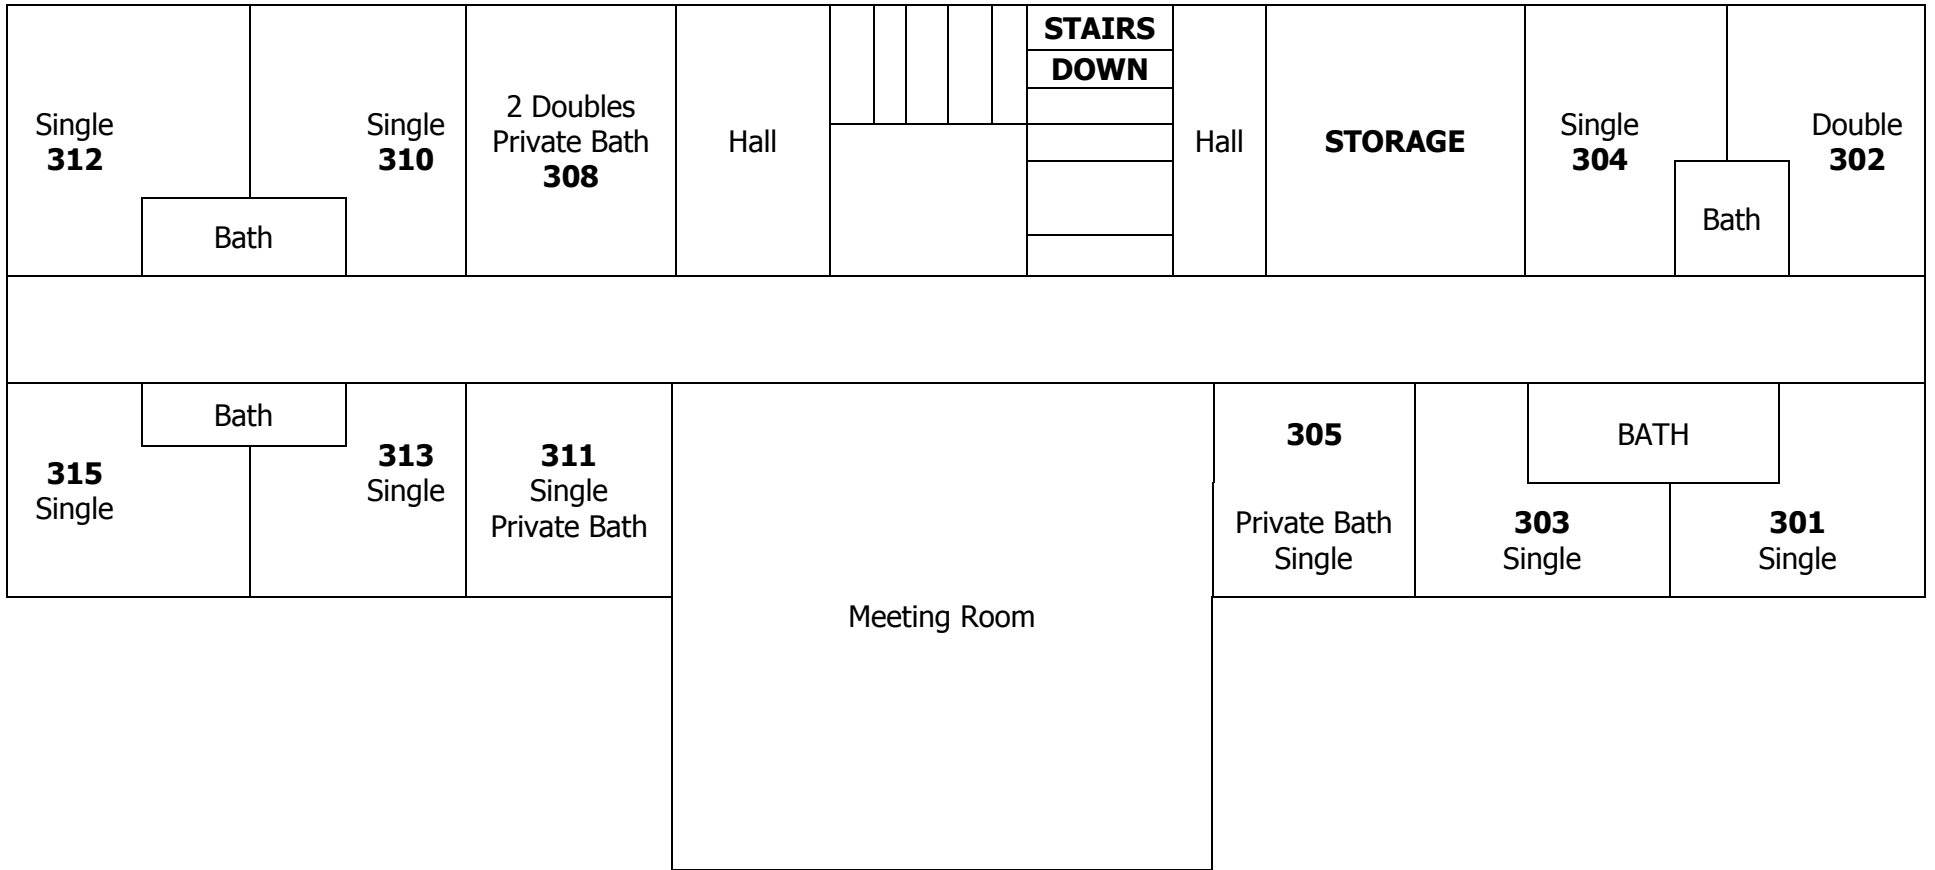

The Winsborough

First Floor

Six (6) Guest Rooms
 Ten (10) Beds
 Fifteen (15) Person Capacity
 (Two (2) per Double Bed)

The Winsborough

Second Floor

Fourteen (14) Guest Rooms
 Twenty-eight (28) Beds
 Thirty-One (31) Person Capacity
 (Two (2) per Double Bed)

The Winsborough

Third Floor

Eleven (11) Guest Rooms
 Twelve (12) Beds
 Fifteen (15) Person Capacity
 (Two (2) per Double Bed)